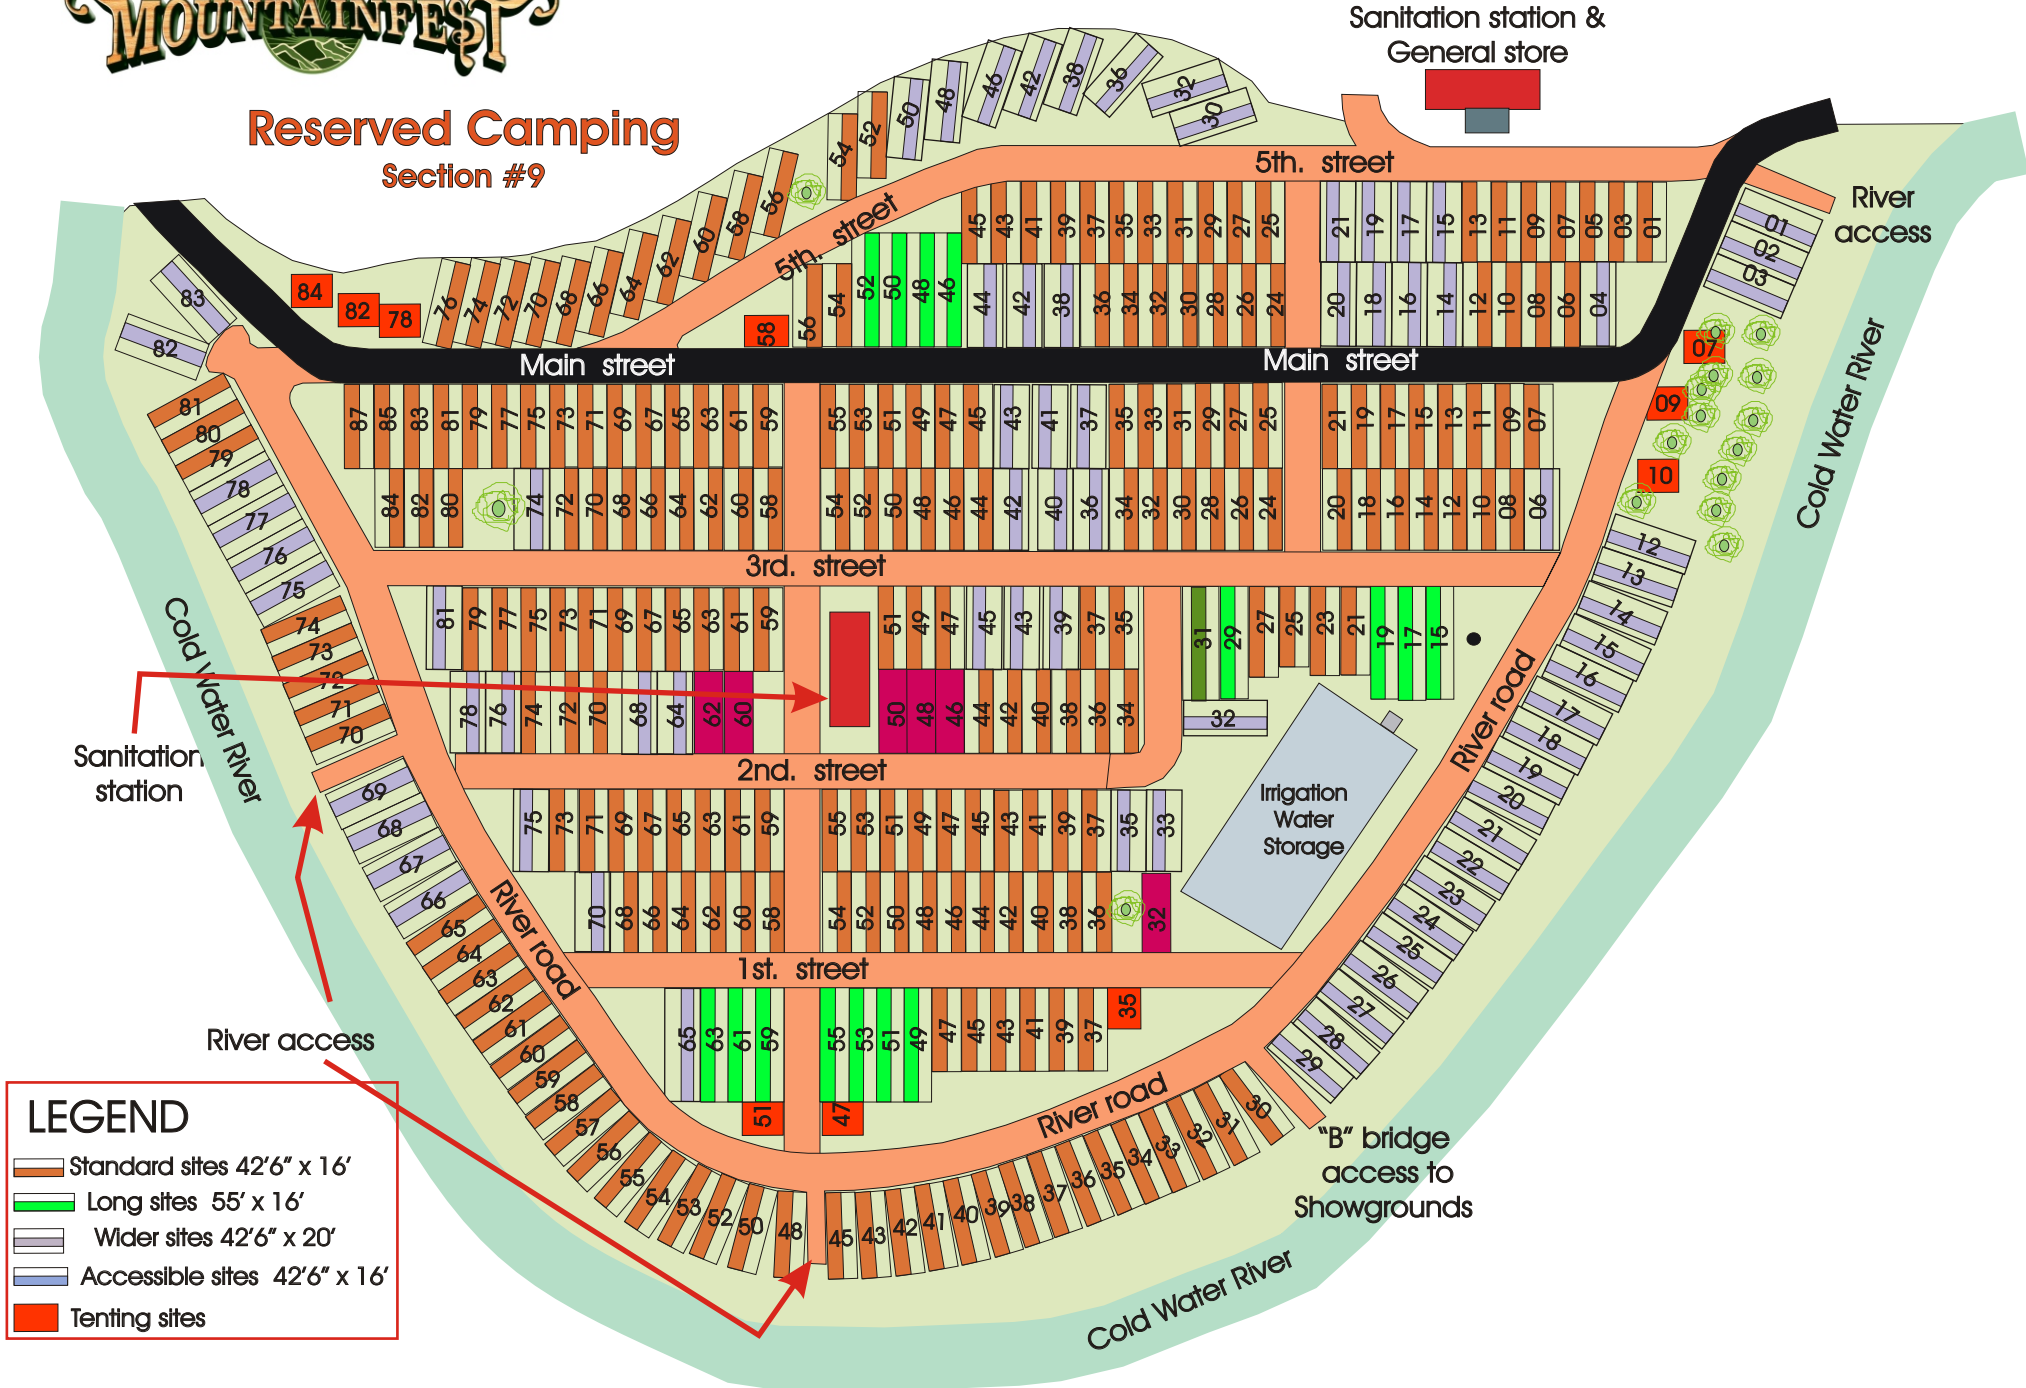

# Reserved Camping Section #9

**LEGEND**

- Standard sites 42'6" x 16'
- Long sites 55' x 16'
- Wider sites 42'6" x 20'
- Accessible sites 42'6" x 16'
- Tenting sites