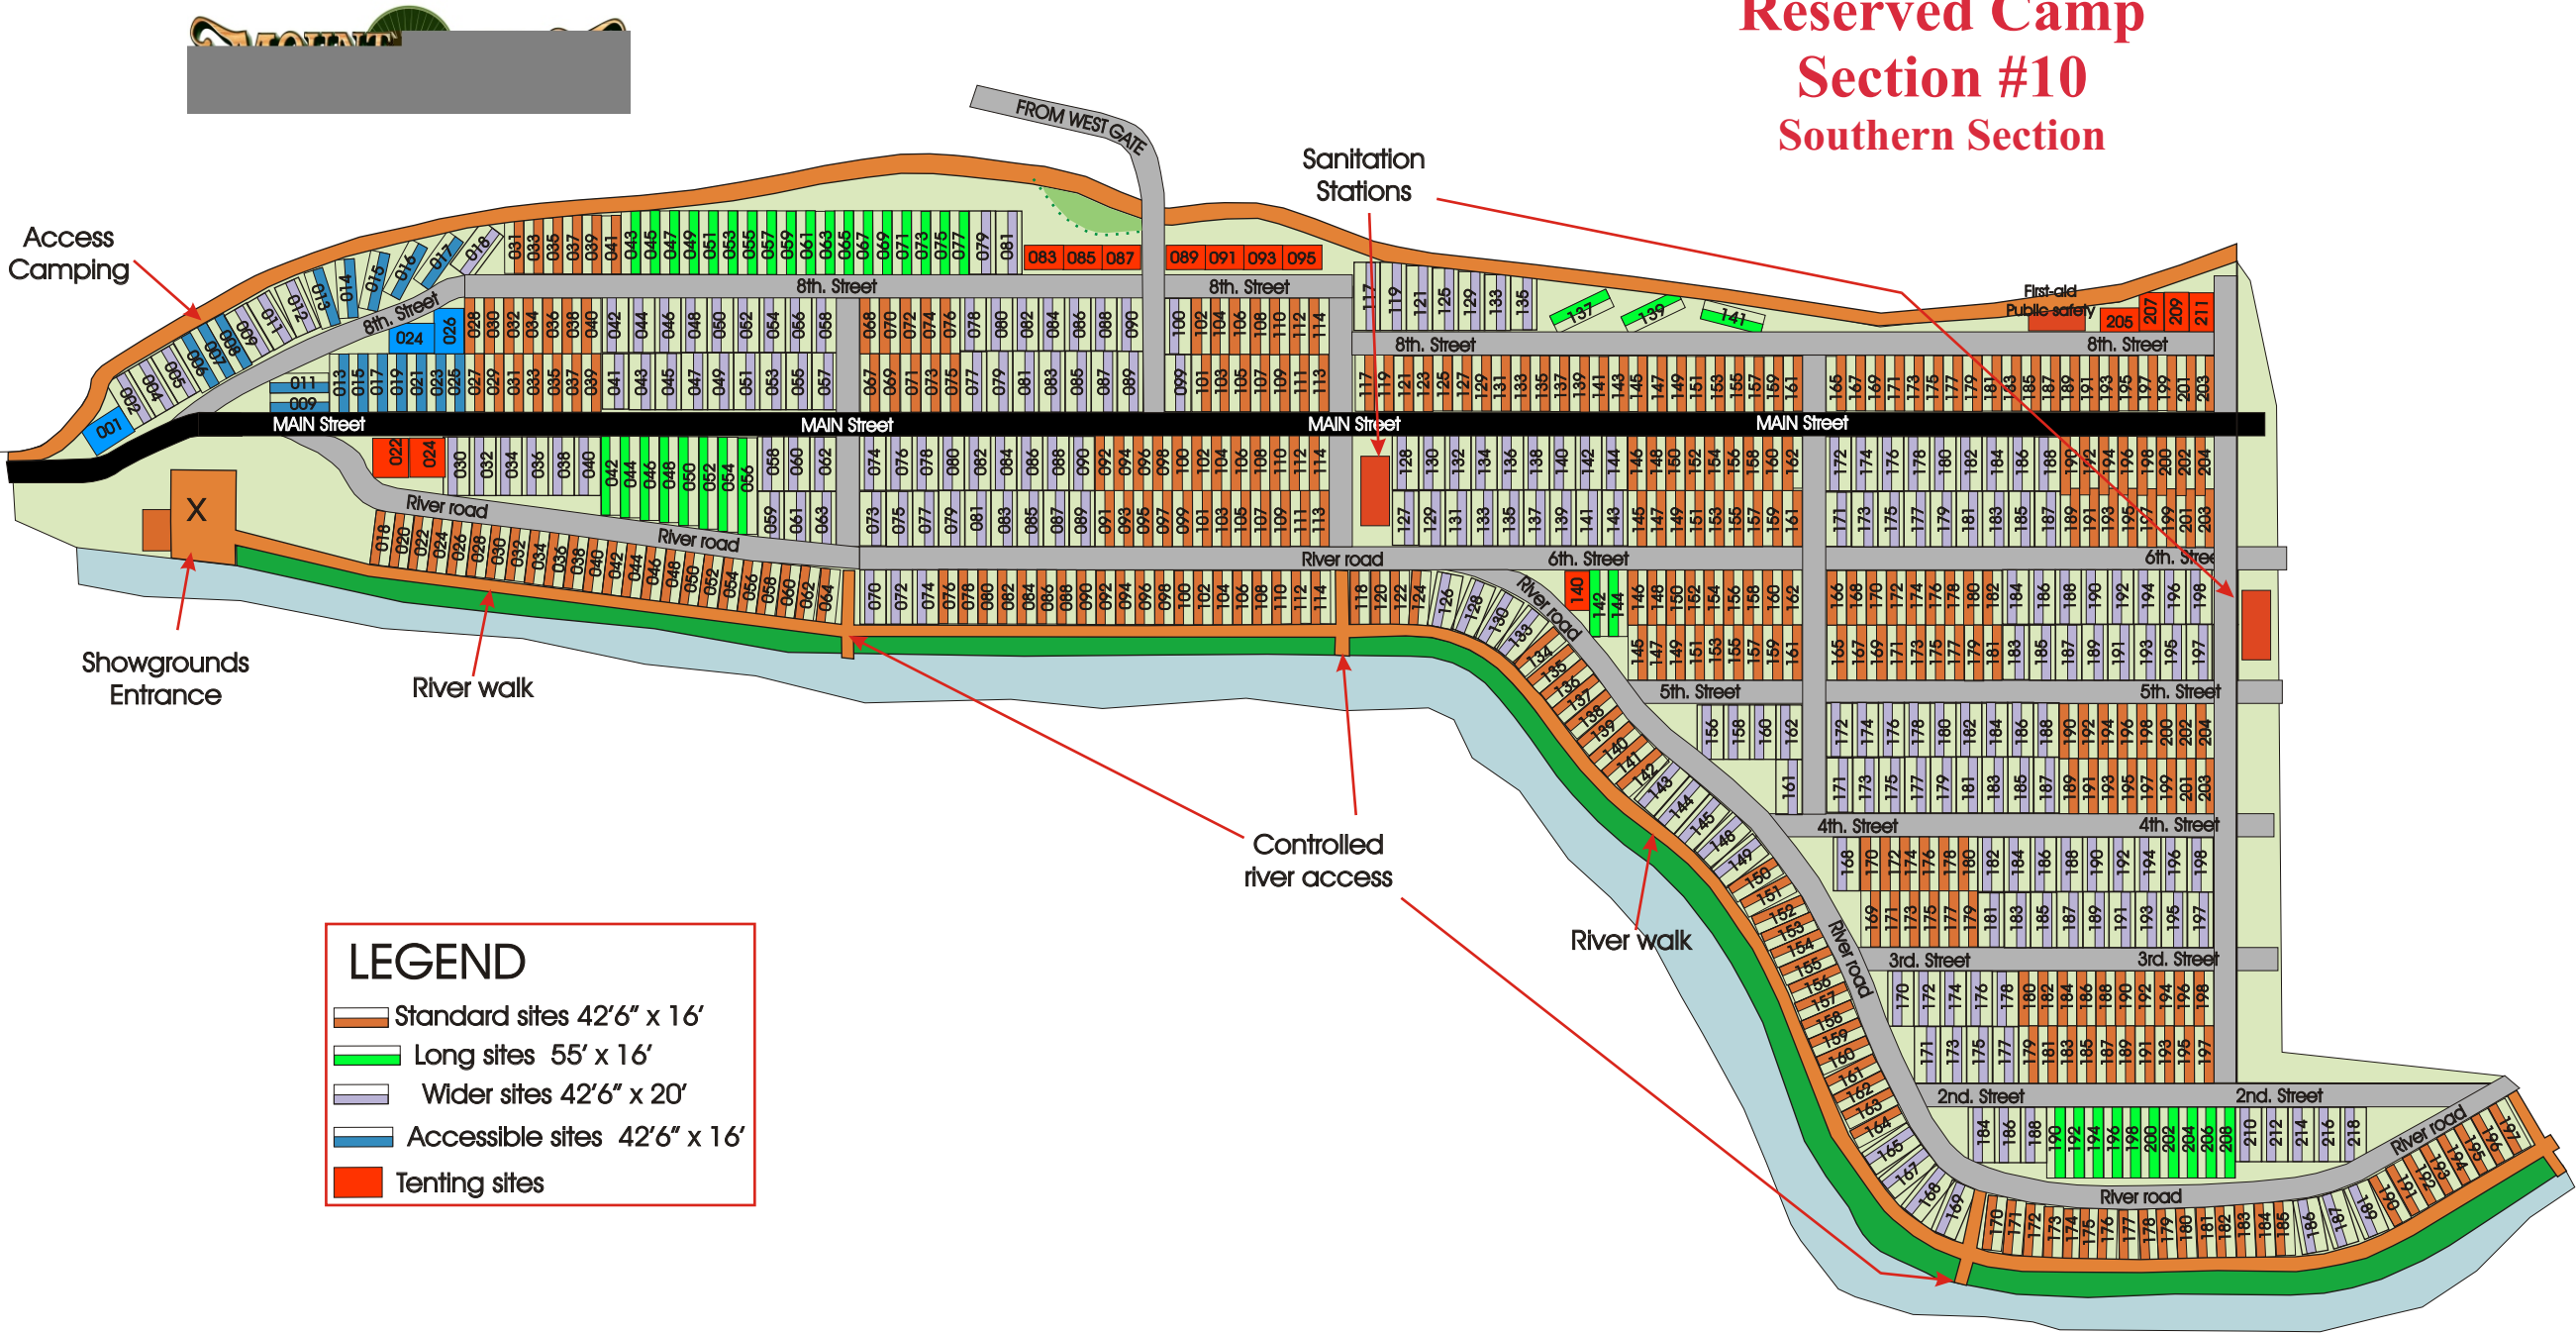

Reserved Camp Section #10 Southern Section

LEGEND

- Standard sites 42'6" x 16'
- Long sites 55' x 16'
- Wider sites 42'6" x 20'
- Accessible sites 42'6" x 16'
- Tenting sites